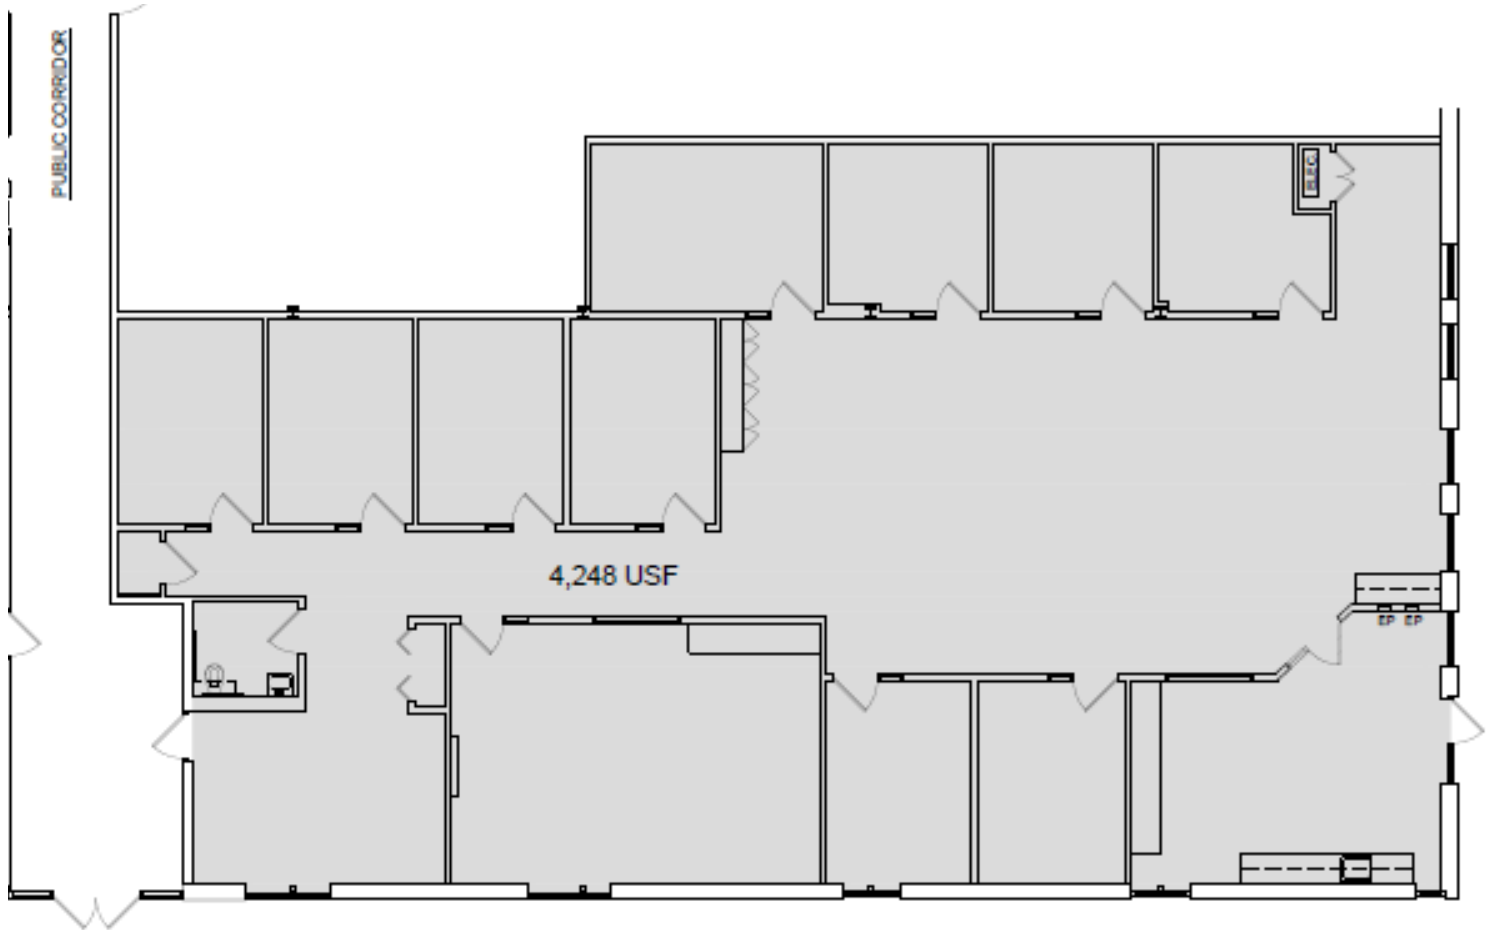

Space Available

- 4,248 USF/4,673 RSF

Plymouth Park Amenities

- Pickleball Court
- Pond Seating and Picnic Area with Outdoor WiFi

Area Amenities

- Anytime Fitness
- Sweetwaters Coffee & Tea
- Plum Market
- CVS
- Busch's Fresh Food Market
- United States Postal Service
- The UPS Store