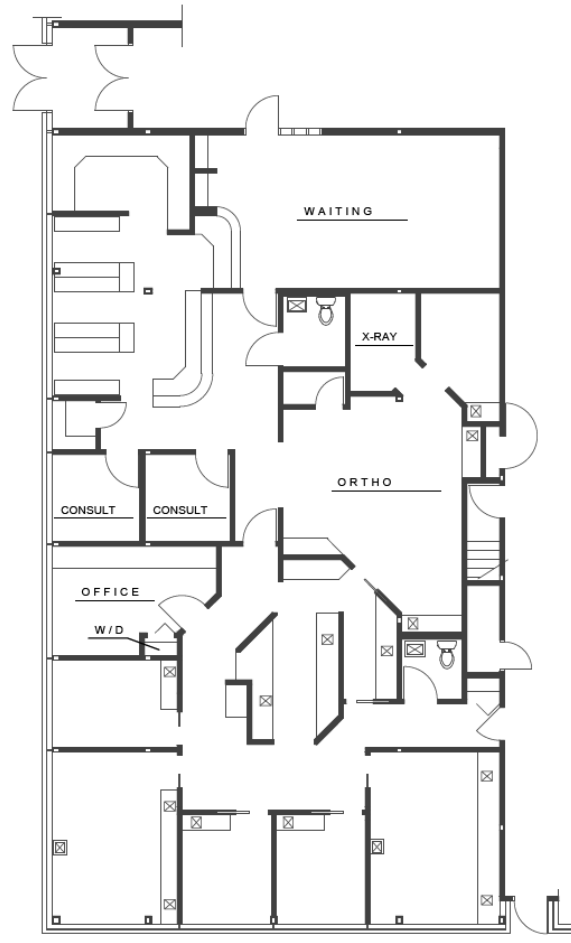

3100 East Eisenhower

3100 E Eisenhower, Suite 200, Ann Arbor

WE ARE
HERE.

First Martin is a full-service commercial real estate firm with an approach focusing on both the big picture and the small details, helping Ann Arbor remain vibrant. We invest in our relationships, balancing a decades-long view of real estate development with service in minutes.

Get in touch today to explore our portfolio of available commercial properties. Visit us at firstmartin.com to view all properties.